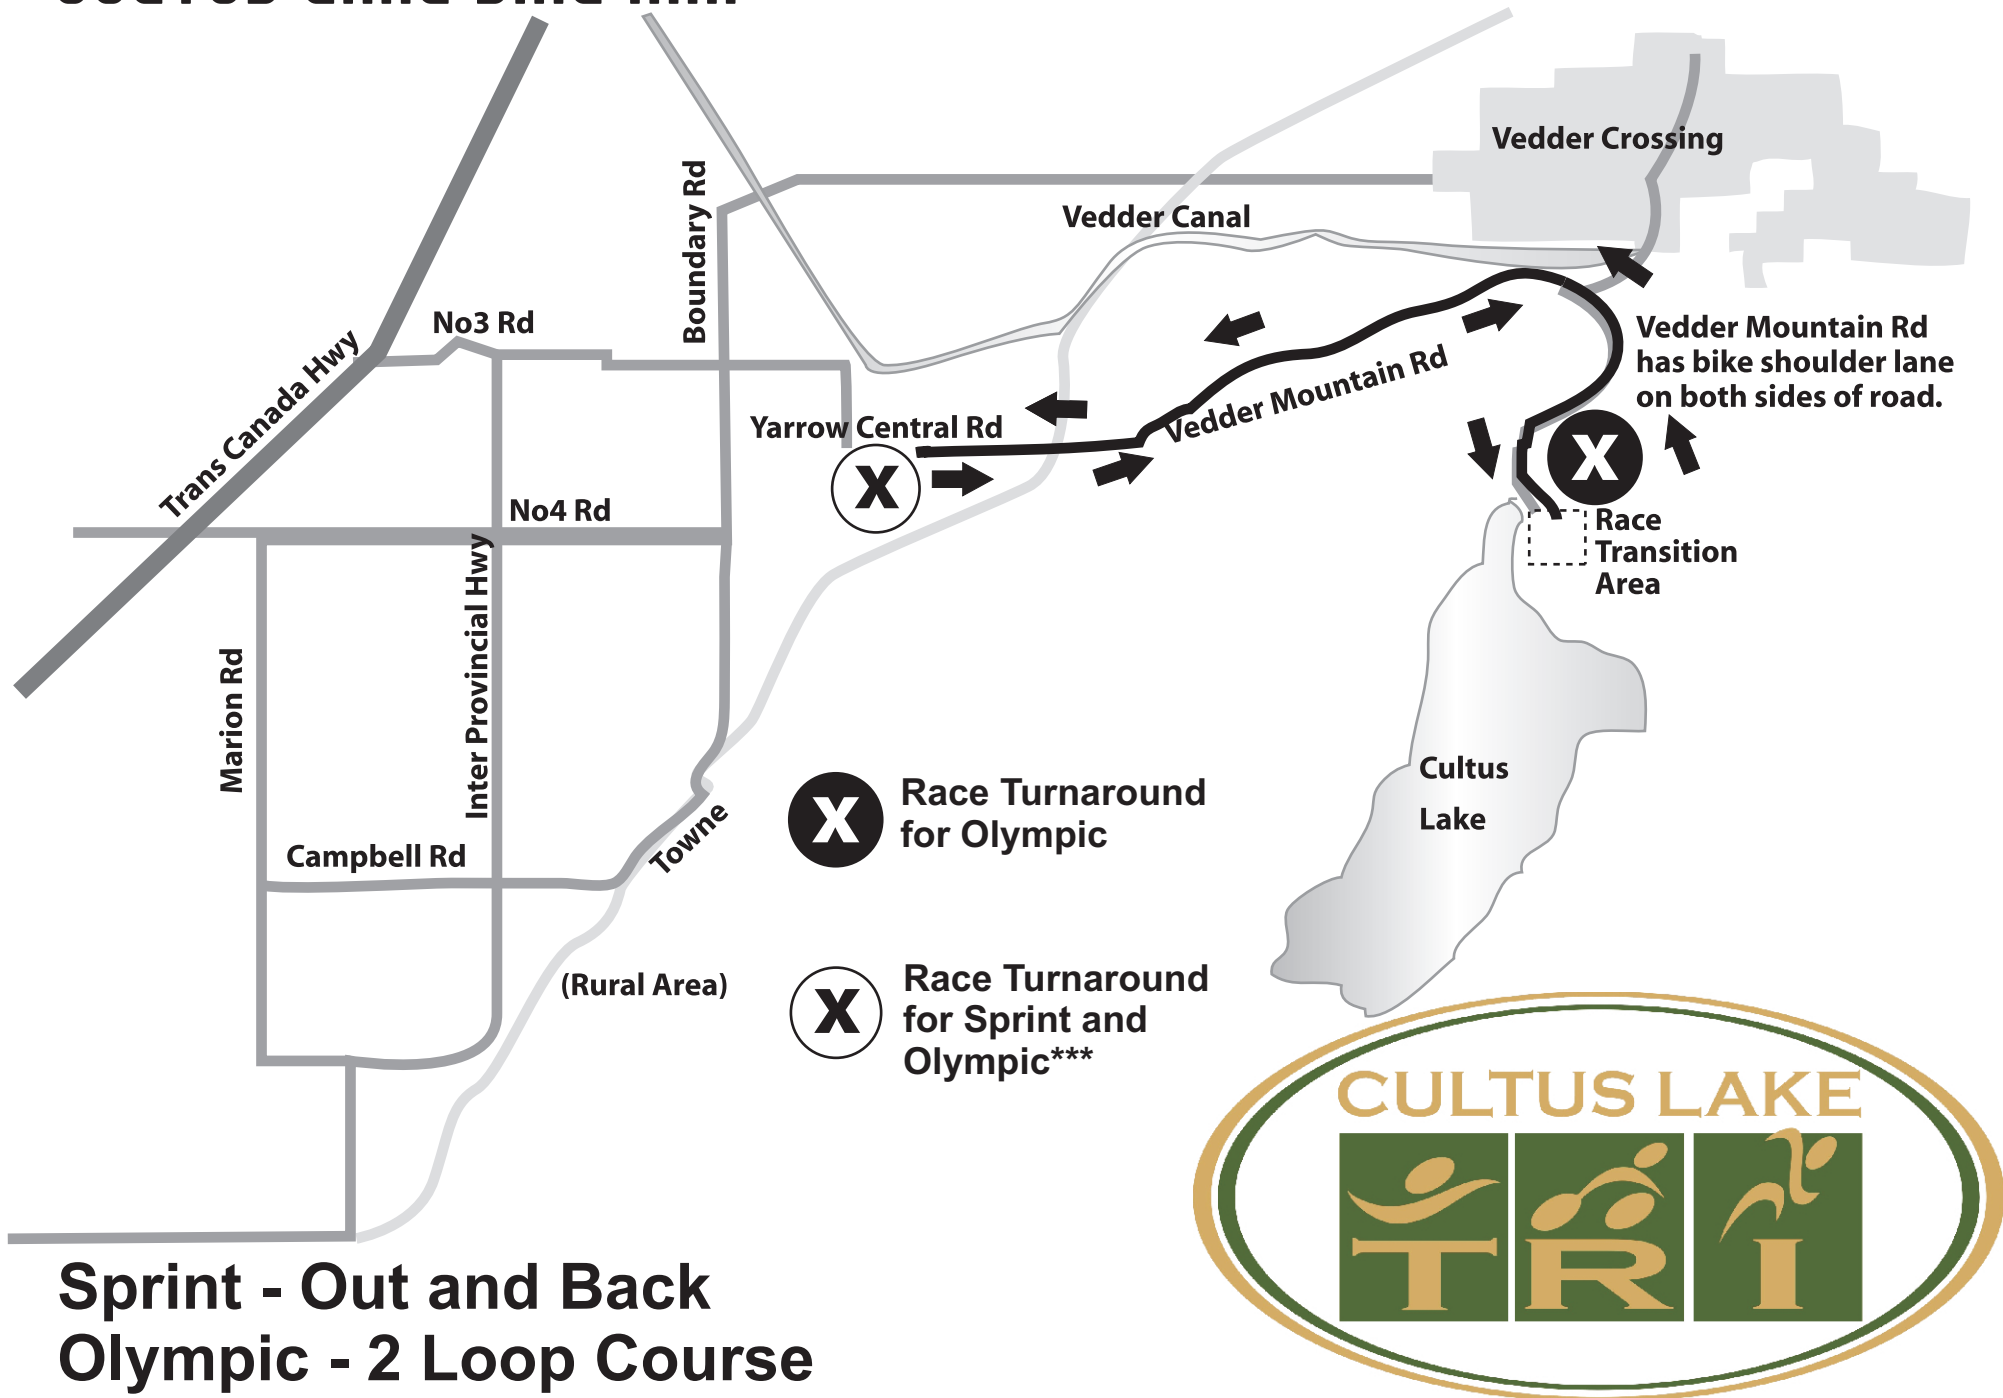

CULTUS LAKE BIKE MAP

Sprint - Out and Back
Olympic - 2 Loop Course

***Turnaround is located in Yarrow - Near Esso Station